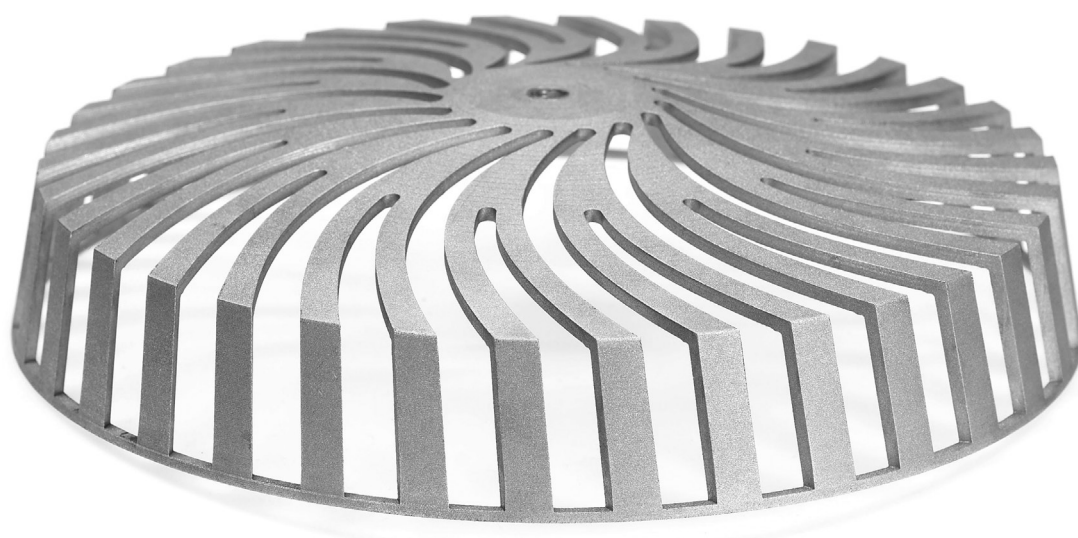

## JUAL Turbine Leaf Grate

**Application:**

Leaf grate for JUAL Roof Outlets

Fits the complete JUAL Roof Outlet dimension range from Ø50 - Ø160

**Material:**

Leaf grate: Cast aluminium  
Mounting bracket: Stainless steel

Type	Packing	Part no.
JUAL Turbine Leaf Grate	As ordered	(74000)

**Technical specifications:**

**Installation:**

JUAL Turbine Leaf Grate (cast aluminium)