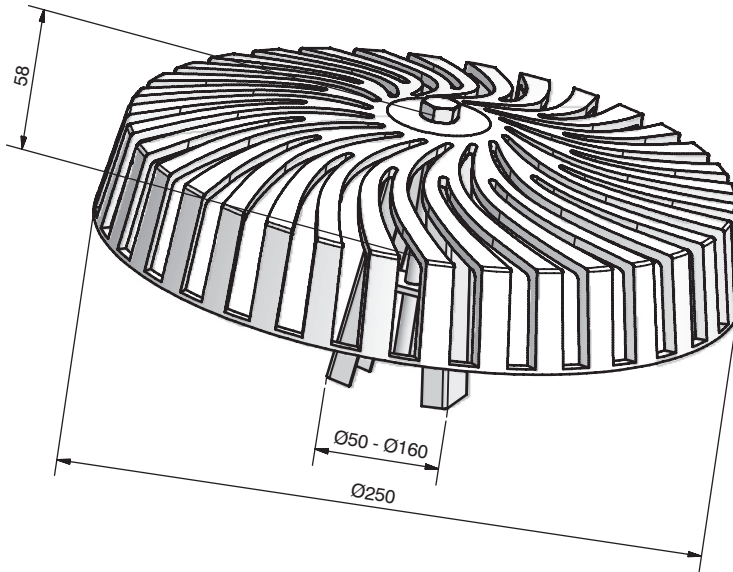

## JUAL Turbine Leaf Grate

**Application:**

Leaf grate for JUAL Roof Outlets

Fits the complete JUAL Roof Outlet dimension range from Ø50 - Ø160

**Material:**

Leaf grate: Cast aluminium  
Mounting bracket: Stainless steel

Type	Packing	Part no.
JUAL Turbine Leaf Grate	As ordered	(74000)

**Technical specifications:**

**Installation:**

JUAL Turbine Leaf Grate (cast aluminium)