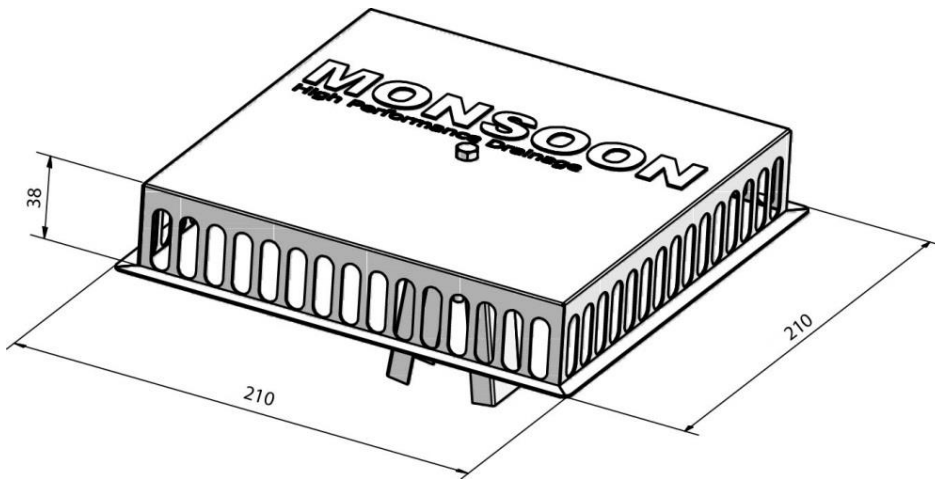

TECHNICAL DATA SHEET

JUAL

MONSOON LEAF GRATE

PRODUCT DESCRIPTION

JUAL Monsoon Leaf Grate

APPLICATIONS:

As leaf grate for all types of roof outlets.
Fits: Ø50 – Ø160.

MATERIALS:

Stainless steel ASI304.
Mounting bracket in stainless steel with rubber coating.

Installation and application must be conducted in accordance with current industry standards.

ARTICLE NUMBERS

TYPE	FITS OUTLETS	ARTICLE NO.
JUAL Monsoon Leaf Grate	Ø50 – Ø160	75000

TECHNICAL DATA SHEET

TECHNICAL INFORMATION

DIMENSION MM	CAPACITY L/SEC.
Ø50	5,3
Ø63	9,8
Ø75	9,6
Ø90	12,0
Ø110	11,3
Ø125	19,1