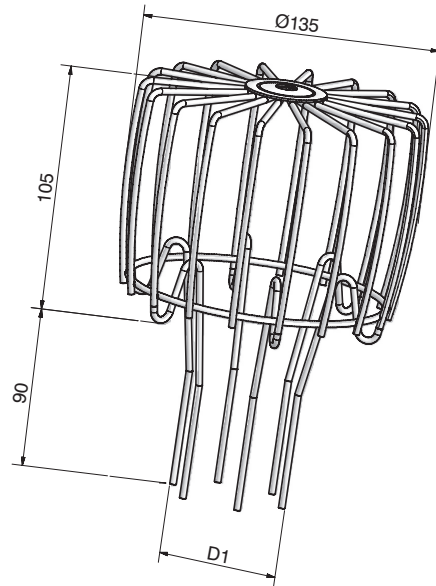

JUAL Wire Ball

Application:
Leaf grate for JUAL Roof Outlets

Fits the JUAL Roof Outlet dimension
range from Ø50 - Ø110

Material:
Wireball: PE coated steel

Type	Packing	Part no.
JUAL Wire Ball	25 pcs.	(70000)

Technical specifications:

Dimension Range
D1
Ø50 - Ø110

Installation: